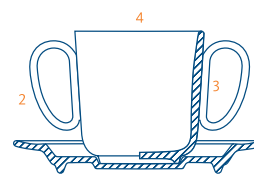

SPECIAL MUG 2 HANDLES 0,30 l WITH SPECIAL SAUCER

1. Two handles for more secure grip.
2. Wider handle with a large opening. Easier to grip, even with all the fingers.
3. Heat-insulating protective web.
4. Comfortable to drink from (larger opening)