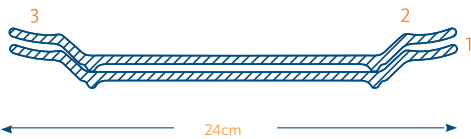

**Plate flat with rim 24cm**

| Item No   | Ø   | H  |
|-----------|-----|----|
| SH9181824 | 240 | 23 |

**SPECIAL PLATE FLAT WITH RIM 24CM**

1. Very easy to grip thanks to a raised plate rim.
2. Discreet stripping edge in the transition from the rim to the side helps diners to pick up food safely, even if they have a weak and unsteady hand.
3. Concave-shaped rim as a place to deposit things.