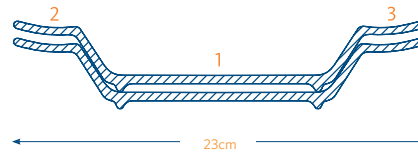

**Plate flat with rim 24cm**

| Item No   | Ø   | H  |
|-----------|-----|----|
| SH9181824 | 240 | 23 |

**SPECIAL PLATE FLAT WITH RIM 24CM**

1. Very easy to grip thanks to a raised plate rim.
2. Discreet stripping edge in the transition from the rim to the side helps diners to pick up food safely, even if they have a weak and unsteady hand.
3. Concave-shaped rim as a place to deposit things.

**Plate deep with rim 23cm**

| Item No   | Ø   | H  | C   |
|-----------|-----|----|-----|
| SH9181823 | 230 | 40 | 380 |

**SPECIAL PLATE DEEP WITH RIM 23 CM**

1. Smaller food area but the same volume thanks to steeper edge. Food cools down less quickly, optimum retention of heat.
2. Discreet stripping edge between rim and edge. Helps diners to pick up food safely, even if they have a weak and unsteady hand.
3. Concave-shaped rim as a place to deposit things.