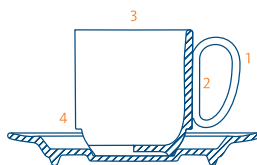

**Comfort plate 23cm**

| Item No   | Ø   | H  | C   |
|-----------|-----|----|-----|
| SH9181822 | 230 | 44 | 500 |

**COMFORT PLATE 23 CM**

1. Raised grip at the transition from coupe to rim for single-handed use.
2. Easy to grip thanks to the raised rim on the plate.
3. Discreet stripping edge in the transition from the rim to the side. Helps diners to pick up food safely, even if they have a weak and unsteady hand.
4. Water runs off easily in the dishwasher.

**Polypropylene cover opaque  
120°C heat resistant**

| Item No          | Ø   | H  | Suits                  |
|------------------|-----|----|------------------------|
| SH9880217/000011 | 250 | 44 | SH9181824              |
| SH9880152/000011 | 240 | 44 | SH9181823<br>SH9181822 |

## DONNA SENIOR

**Mug stackable 280ml**

| Item No   | Ø  | H  | C   |
|-----------|----|----|-----|
| SH9185629 | 79 | 85 | 280 |

**SPECIAL MUG STACKABLE 0,28 l WITH SPECIAL SAUCER**

1. Wider handle with a large opening. Easier to grip, even with all the fingers.
2. Heat-insulating protective web.
3. Comfortable to drink from (larger opening).
4. Good stackability saves precious storage space.