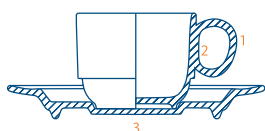

CUP STACKABLE K18 WITH SPECIAL SAUCER

1. Wider handle with a large opening. Easier to grip.
2. Heat-insulating protective web.
3. Good stackability saves precious storage space.