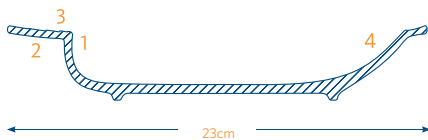

**Plate flat with rim 24cm**

| Item No   | Ø   | H  |
|-----------|-----|----|
| SH9181824 | 240 | 23 |

**SPECIAL PLATE FLAT WITH RIM 24CM**

1. Very easy to grip thanks to a raised plate rim.
2. Discreet stripping edge in the transition from the rim to the side helps diners to pick up food safely, even if they have a weak and unsteady hand.
3. Concave-shaped rim as a place to deposit things.

**Plate deep with rim 23cm**

| Item No   | Ø   | H  | C   |
|-----------|-----|----|-----|
| SH9181823 | 230 | 40 | 380 |

**SPECIAL PLATE DEEP WITH RIM 23 CM**

1. Smaller food area but the same volume thanks to steeper edge. Food cools down less quickly, optimum retention of heat.
2. Discreet stripping edge between rim and edge. Helps diners to pick up food safely, even if they have a weak and unsteady hand.
3. Concave-shaped rim as a place to deposit things.

**Comfort plate 23cm**

| Item No   | Ø   | H  | C   |
|-----------|-----|----|-----|
| SH9181822 | 230 | 44 | 500 |

**COMFORT PLATE 23 CM**

1. Raised grip at the transition from coupe to rim for single-handed use.
2. Easy to grip thanks to the raised rim on the plate.
3. Discreet stripping edge in the transition from the rim to the side. Helps diners to pick up food safely, even if they have a weak and unsteady hand.
4. Water runs off easily in the dishwasher.